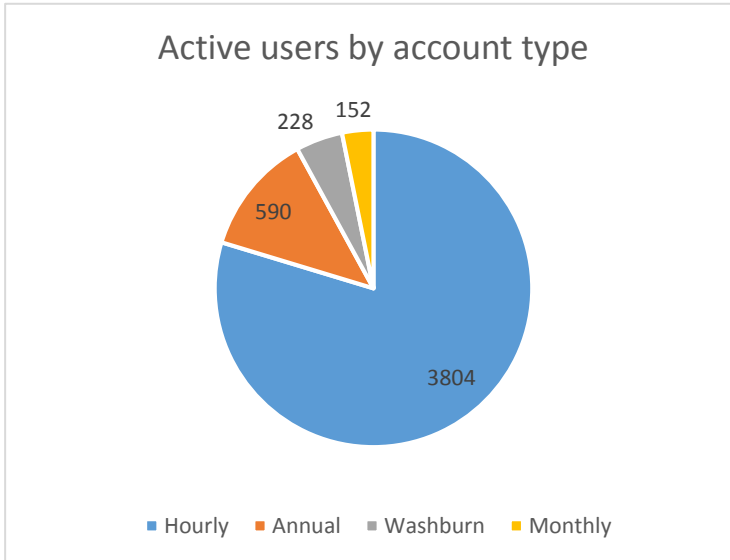

**Bikeshare System Usage Snapshot**  
Report for March 2019

**Highlights this month:**

All winter bikes rolled out into service

Annual full checks 75% complete

Events this month:

- New Members Ride (Oakland)
- Bike to Brunch (Downtown)
- Presentation to Mrs. Steinkuhler's class at TWHS
- St. Patrick's Day Parade
- Presentation to Hi-Crest NIA

Signups this month:  
**88**

Signups this year:  
**134**

Trips this month:  
**801**

Trips this year:  
**1504**

### Bikeshare System Usage Snapshot, Continued

Total active users:

**4774**

Year to date, total miles pedaled:

**3440**