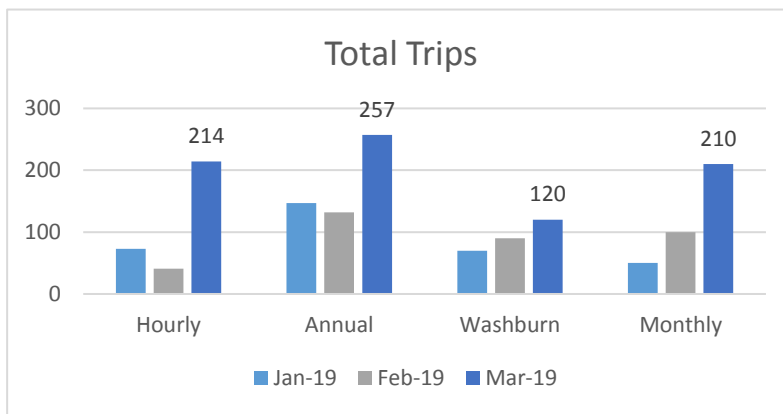

**Bikeshare System Usage Snapshot**  
Report for March 2019

**Highlights this month:**

All winter bikes rolled out into service

Annual full checks 75% complete

Events this month:

- New Members Ride (Oakland)
- Bike to Brunch (Downtown)
- Presentation to Mrs. Steinkuhler's class at TWHS
- St. Patrick's Day Parade
- Presentation to Hi-Crest NIA

Signups this month:  
**88**

Signups this year:  
**134**

Trips this month:  
**801**

Trips this year:  
**1504**

### Bikeshare System Usage Snapshot, Continued

Total active users:

**4774**

Year to date, total miles pedaled:

**3440**