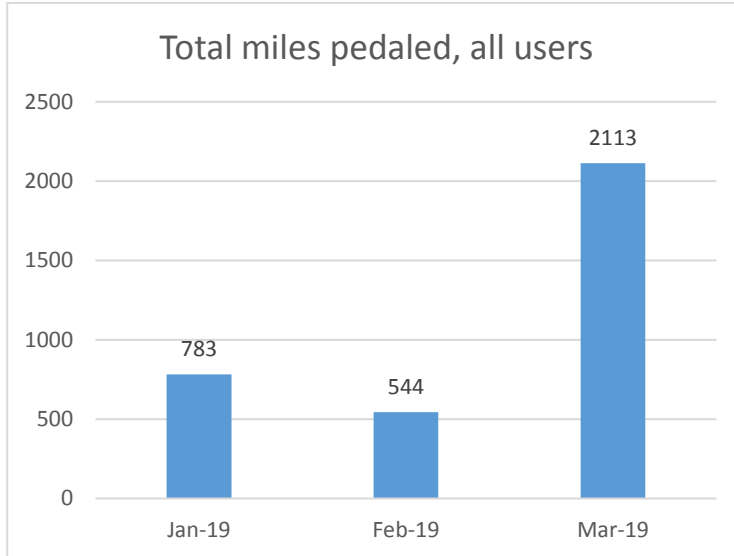

**Bikeshare System Usage Snapshot**  
Report for March 2019

**Highlights this month:**

All winter bikes rolled out into service

Annual full checks 75% complete

Events this month:

- New Members Ride (Oakland)
- Bike to Brunch (Downtown)
- Presentation to Mrs. Steinkuhler's class at TWHS
- St. Patrick's Day Parade
- Presentation to Hi-Crest NIA

Signups this month:  
**88**

Signups this year:  
**134**

Trips this month:  
**801**

Trips this year:  
**1504**

### Bikeshare System Usage Snapshot, Continued

Total active users:

**4774**

Year to date, total miles pedaled:

**3440**