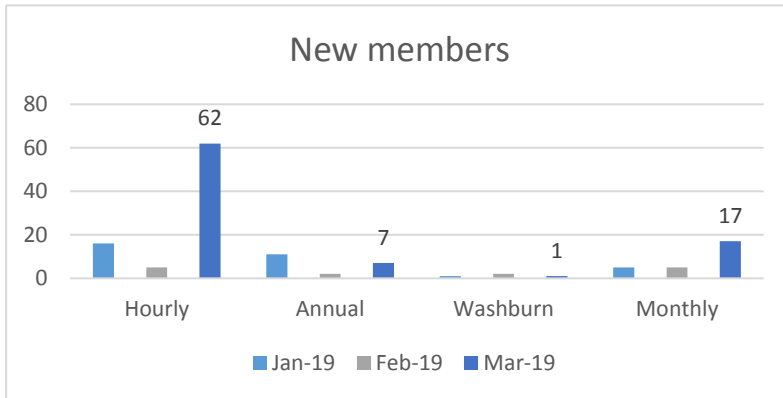

**Bikeshare System Usage Snapshot**  
Report for March 2019

**Highlights this month:**

All winter bikes rolled out into service

Annual full checks 75% complete

Events this month:

- New Members Ride (Oakland)
- Bike to Brunch (Downtown)
- Presentation to Mrs. Steinkuhler's class at TWHS
- St. Patrick's Day Parade
- Presentation to Hi-Crest NIA

Signups this month:  
**88**

Signups this year:  
**134**

Trips this month:  
**801**

Trips this year:  
**1504**

### Bikeshare System Usage Snapshot, Continued

Total active users:

**4774**

Year to date, total miles pedaled:

**3440**